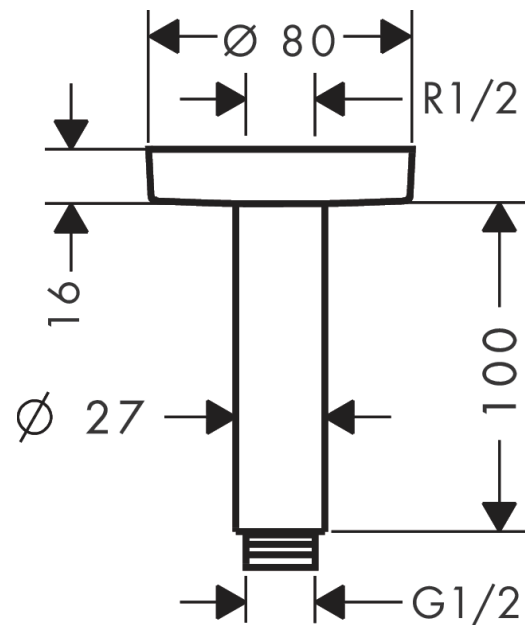

Ceiling connector S 10 cm

Surfaces: **Matt Black** Article Number: **27393670**

T

Description

product features

- length: 100 mm
- shaft \varnothing : 27 mm
- purpose of use: also usable as an extension
- installation type: exposed installation
- material: brass
- connection type: G 1/2 NPT
- connection thread G 1/2
- connection dimension DN15

Design awards

Product image

Scale drawing

Ceiling connector S 10 cm

Surfaces: **Matt Black** Article Number: **27393670**

T

Exploded Drawing

Year of production: >12/20

Ceiling connector S 10 cm

Surfaces: **Matt Black** Article Number: **27393670**

T

Spare part list

Year of production: >12/20

Pos.	Description	Article Number	Price	PU
1	connecting thread	95188000	-	1
2	mounting kit	95208000	-	1
3	O-ring 34x2	98383000	-	1
4	escutcheon Ø 80 mm	92122670	-	1
5	shower arm	27479XXX	> € 68,78	-
6	O-ring 16x2	98133000	-	1