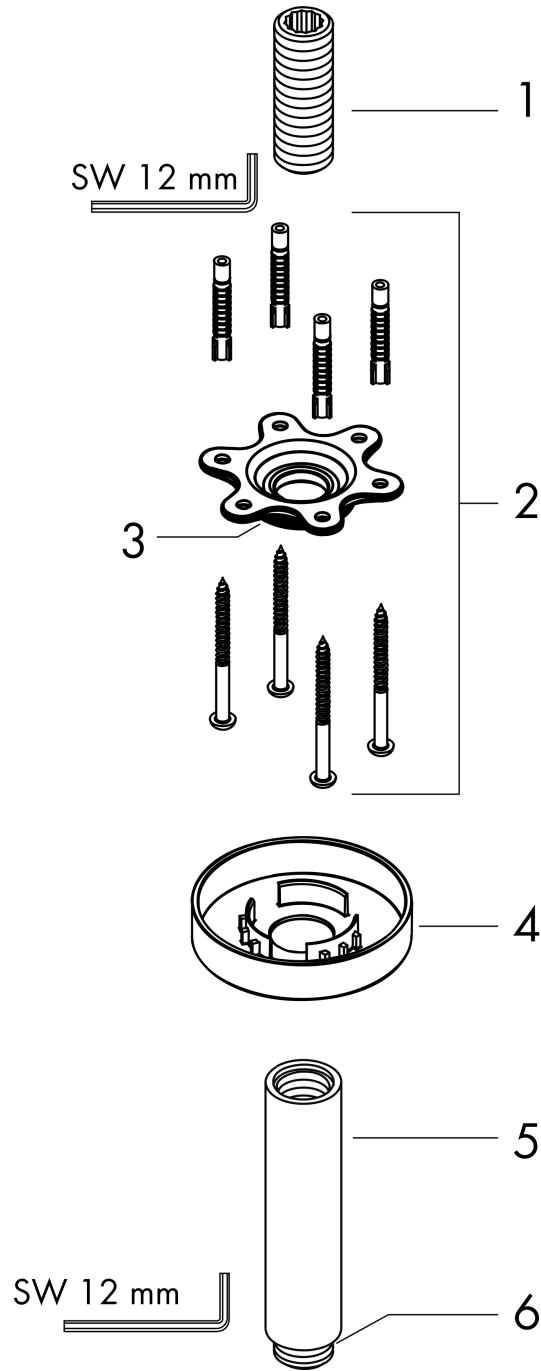

Ceiling connector S 10 cm

Surfaces: **Matt Black** Article Number: **27393670**

T

Description

product features

- length: 100 mm
- shaft \varnothing : 27 mm
- purpose of use: also usable as an extension
- installation type: exposed installation
- material: brass
- connection type: G 1/2 NPT
- connection thread G 1/2
- connection dimension DN15

Design awards

Product image

Scale drawing

Ceiling connector S 10 cm

Surfaces: **Matt Black** Article Number: **27393670**

T

Exploded Drawing

Year of production: >12/20

Ceiling connector S 10 cm

Surfaces: **Matt Black** Article Number: **27393670**

T

Spare part list

Year of production: >12/20

Pos.	Description	Article Number	Price	PU
1	connecting thread	95188000	-	1
2	mounting kit	95208000	-	1
3	O-ring 34x2	98383000	-	1
4	escutcheon Ø 80 mm	92122670	-	1
5	shower arm	27479XXX	> € 68,78	-
6	O-ring 16x2	98133000	-	1